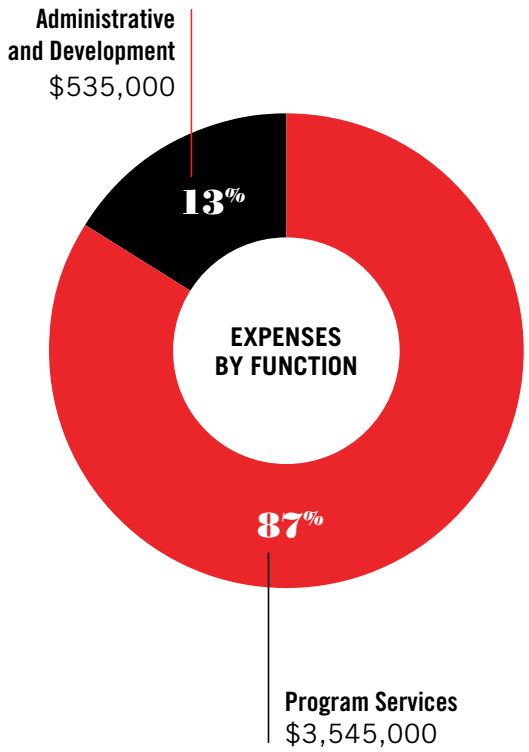

SUMMARY FINANCIAL DATA

Per Audited Financial Statements for the year ended October 31, 2017; copy of statements available upon request

Income and Expenditures

REVENUES

Admissions & Concessions	$2,832,000
Membership Dues	327,000
Other Program Revenue	182,000
Contributions & Grants	997,000
Capital Campaign & Endowment Revenue	396,000
Other Income	27,000
	$4,761,000

EXPENSES

Operations	$3,628,000
Capital Campaign	155,000
Depreciation & Asset Write-off	297,000
	$4,080,000

INCREASE IN NET ASSETS **$681,000**

Statement of Financial Position

ASSETS

Cash	$527,000
Operating/Capital Reserves	475,000
Cash, Temp Restricted	61,000
Grants & Other Receivables	816,000
Other Assets	206,000
Property & Equipment	1,663,000
Endowment Investments & Receivables	972,000
Capital Campaign Cash & Receivables	2,411,000
Pre-Development Costs	207,000
	$7,338,000

LIABILITIES

Accounts Payable & Accrued Expenses	$237,000
Deferred Revenue	119,000
	$356,000

NET ASSETS **$6,982,000**